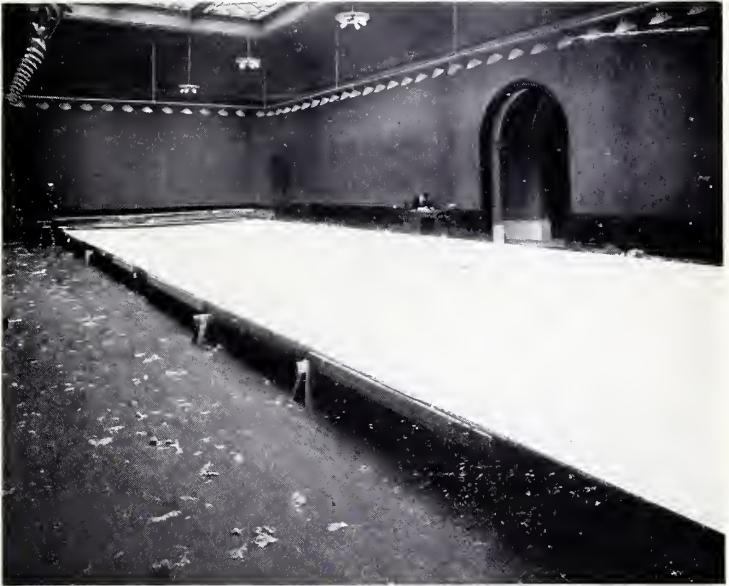

E. H. & A. C. Friedrichs Company

Manufacturers Importers Exporters

169 West 57th Street, New York City
Factory, 136, 138, 140 Sullivan Street

"Alexander Canvas"
One Piece, 19 x 60 feet

Made for the American Museum of Natural History

The decorations in this building (Brooklyn Museum)
are done on our Alexander Canvas.